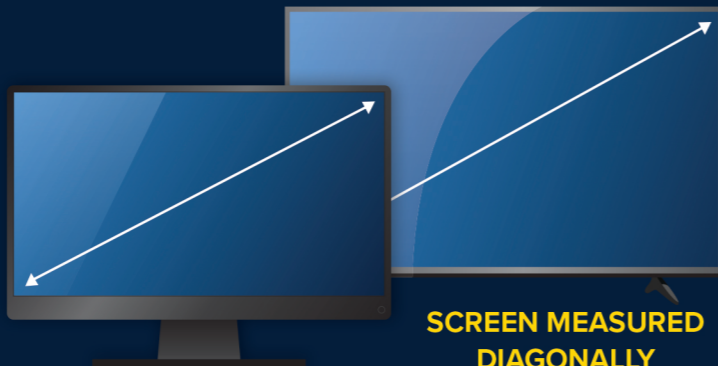

IMPORTANT NOTE:

SMALLER THAN
21 INCHES **\$25**

LARGER THAN
21 INCHES **\$35**

Larger TV's - Please remove the TV Component from the wooden box and throw wooden box away prior to recycling. Only the TV Component can be dropped for recycling.